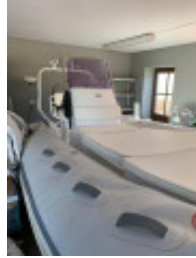

Grand Marine S520L (New)

Inflatable boat, Second-hand yacht, Deutschland Sachsen

€ 25.000,-

EU taxed, VAT can't be stated separately, VAT paid, VAT included

Details

Year built: 2011

Launching: 2011

Condition: good