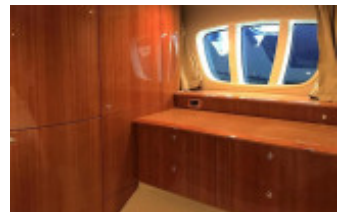

Azimut 55 Evolution (New)

Azimut (IT), Motor, İkinci el yat, Griechenland info auf Anfrage

€ 420.000,-

AB vergileri dahil, VAT can't be stated separately, VAT paid, KDV dahil

Ayrıntılar