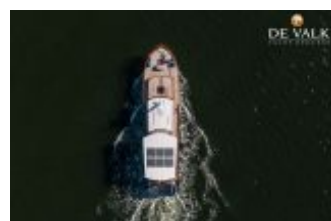

# Super van Craft 1570

Power, Second-hand yacht, NL Contact De Valk Sint Annaland

€ 50.000,-

VAT included