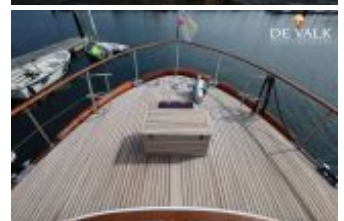

## Details

Year built: 1971

Launching: 0

Length: 15,70 m

Beam: 4,45 m m

Draught: 1.60 m

Weight: 32000 kg

Engine type: John Deere shaft