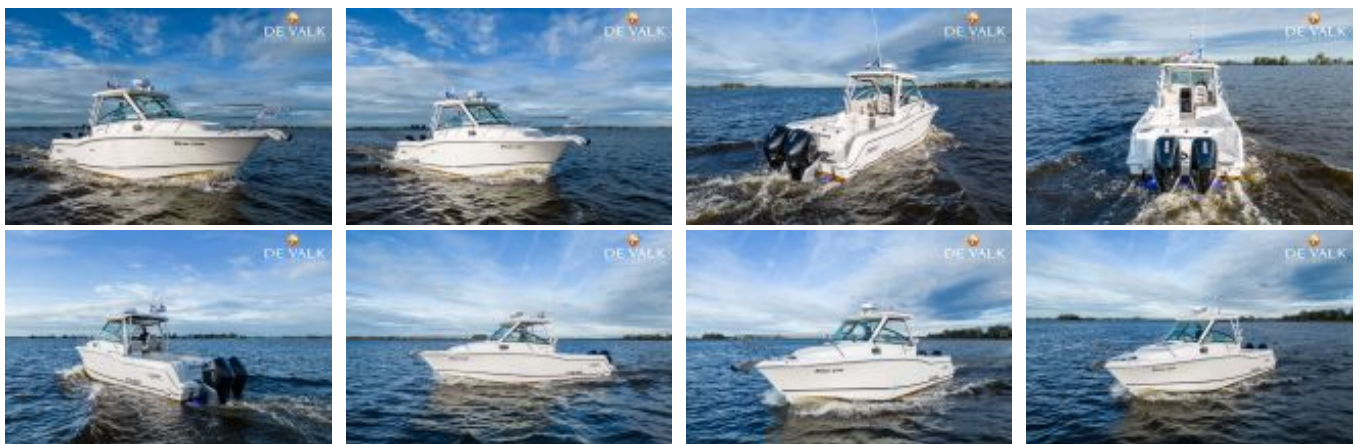

Boston Whaler 285 Conquest Pilothouse

Boston Whaler (US), Motoryacht, Gebrauchtyacht, NL Contact De Valk Loosdrecht

€ 289.000,-

MwSt. inklusiv

Details

Baujahr: 2022

Erstwasserung: 0

Länge: 8,51 m

Breite: 2,90 m m

Tiefgang: 0.50 m

Gewicht: 4000 kg

Motortyp: Mercury outboard

Motoranzahl: 2

Kraftstoffart: petrol
PS/kW: 250 / 184
Betriebsstunden: 104
Kabinen: 1
Kojen: 4
WC/Nasszelle: 0

Ausstattungen

Beschreibung

This 2022 Boston Whaler 285 Conquest Pilothouse with two Mercury Verado V8 engines, fitted with a sports exhaust and each delivering 250 hp, offers excellent cruising performance. Equipped with a Simrad NSO16 evo3s navigation system, radar, autopilot electric bow thruster and hot air heating, this boat is very complete. The interior offers sleeping accommodation for four with a separate bathroom and electric toilet. This Boston Whaler is available for viewing at our office in Loosdrecht.