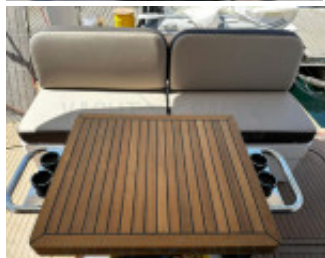

Bavaria Virtess 420 Fly (Neuer Preis)

Bavaria (DE), Motoryacht, Gebrauchtyacht, Croatia Infos anfragen

€ 450.000,-

EU versteuert - nein, MwSt. nicht bezahlt, MwSt. exklusiv