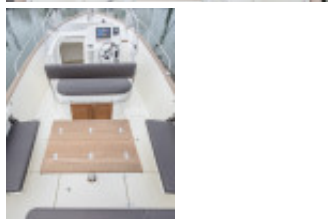

# Detaljer

Konstruktionsår: 2024  
Første søsætning: 0  
Længde: 7,90 m  
Bredde: 2,80 m m  
Dybgang: 0.4 m  
Vægt: 1350 kg  
Materiale Skrog: GRP  
Antal modeller: 1  
Hk/kW: 0 / 0  
WC-rum/vådelement: 0  
Trailer: without Trailer

# Beskrivelse

An absolute beauty! Learn more at [broker@sailingworld.nl](mailto:broker@sailingworld.nl)

Beautifully lined Rhea 27 Open with the possibility to place up to 300 HP outboard engine. Mentioned price is starting price without engine, ex yard La Rochelle. Maximum speed 44 knots. Cosy cockpit for 10 persons. More information via [broker@sailingworld.nl](mailto:broker@sailingworld.nl) or 0514-569123.