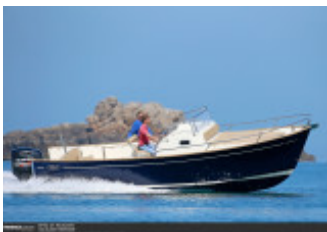

Rh a 27 Escapade

Rh a, Motoryacht, Neuyacht, FR

  91.256,-

MwSt. inklusiv

Details

Baujahr: 2024

Erstwasserung: 0

L nge: 7,90 m

Breite: 2,80 m m

Tiefgang: 0.4 m

Stehh he: 1.75

Gewicht: 1450 kg
Material Rumpf: GFK
Motoranzahl: 1
PS/kW: 0 / 0
Kojen: 2
WC/Nasszelle: 0
Trailer: ohne Trailer

Ausstattungen

Beschreibung

Wonderful weekender from Rhea Marine

Super nice model from Rhea suitable as a weekender. Maneuverable, sturdy and solid, cozy and snug interior with two berths, a table, sink and a toilet. The boat can also have cooking facilities and a refrigerator. Ideal as a picnic boat, a day out with friends or grezellig together a weekend sailing. More information via broker@sailingworld.nl or 0514-569123.