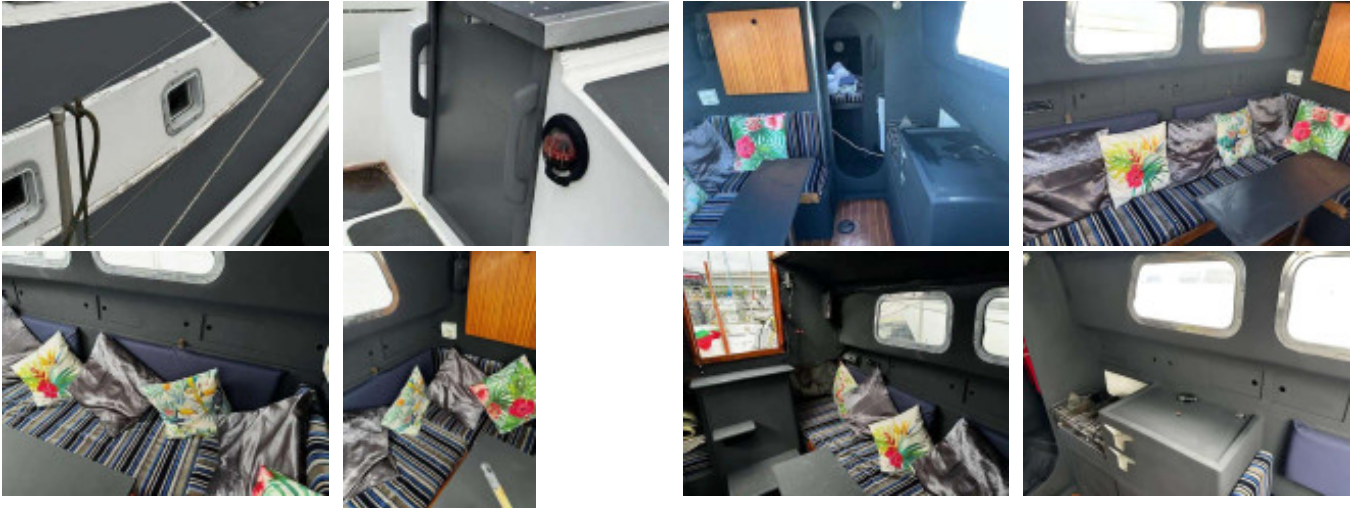

WESTERLY MARINE WESTERLY 25 CENTAUR

Westerly (GB), Sail, Second-hand yacht, GB Cardiff, WLS, UNITED KINGDOM

€ 5.177,-

EU taxed - no, VAT included

Details

Year built: 1978
Launching: 0
Length: 7,92 m
Beam: 2,57 m m
Draught: m
Engine type: Volvo Penta
Fuel type: Diesel
HP/kW: 13 / 10
Head room/wet lockers: 0