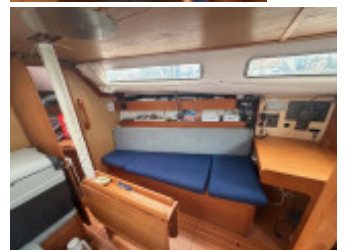

## Details

Year built: 1986  
Launching: 0  
Condition: average  
Length: 8,25 m  
Beam: 3,03 m m  
Draught: 1,53 m  
Material Hull: GRP  
Material Assembly: GRP  
Drive:  
Engine type: Bukh DV 20  
Number of engines: 1  
Fuel type: Diesel  
HP/kW: 20 / 15  
Fresh water tank: 80 l  
Fuel: 80 l  
Cabins: 2  
Bunks: 4  
Number of extra bunks: 1  
Head room/wet lockers: 1  
Ship's steering: Tiller