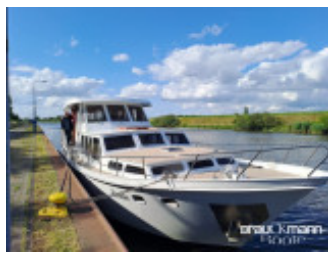

# Van der Valk Continental

Van der Valk (NL), Power, Second-hand yacht, DE Brandenburg-Plaue

€ 297.000,-

VAT included

## Details

Year built: 1988  
 Launching: 0  
 Length: 17,50 m  
 Beam: 4,60 m m  
 Draught: 1.10 m  
 Weight: 30000 kg  
 Material Hull: Steel  
 Engine type: Volvo Penta  
 Number of engines: 2  
 Fuel type: Diesel  
 HP/kW: 140 / 103  
 Cabins: 2  
 Bunks: 6  
 Head room/wet lockers: 2  
 Trailer: without Trailer