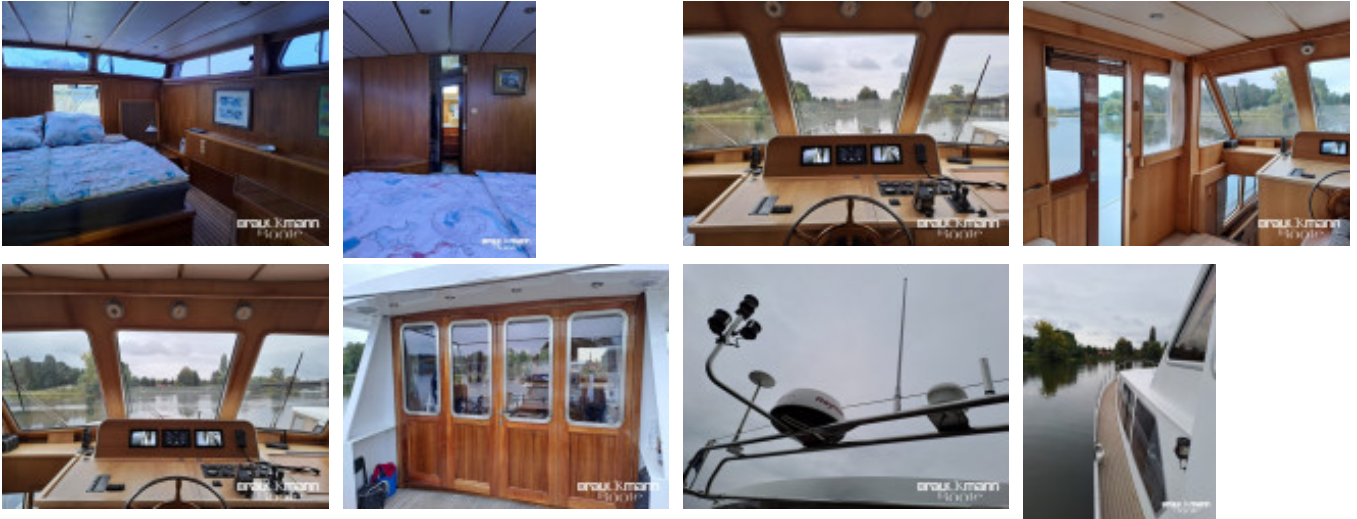

## Details

Year built: 1988  
 Launching: 0  
 Length: 17,50 m  
 Beam: 4,60 m m  
 Draught: 1.10 m  
 Weight: 30000 kg  
 Material Hull: Steel  
 Engine type: Volvo Penta  
 Number of engines: 2  
 Fuel type: Diesel  
 HP/kW: 140 / 103  
 Cabins: 2  
 Bunks: 6  
 Head room/wet lockers: 2  
 Trailer: without Trailer