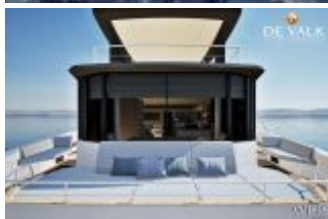

## Details

Year built: 2026

Launching: 0

Length: 15,55 m

Beam: 7,50 m m

Draught: 0.97 m

Weight: 22000 kg

Engine type: Torqeedo motors shaft